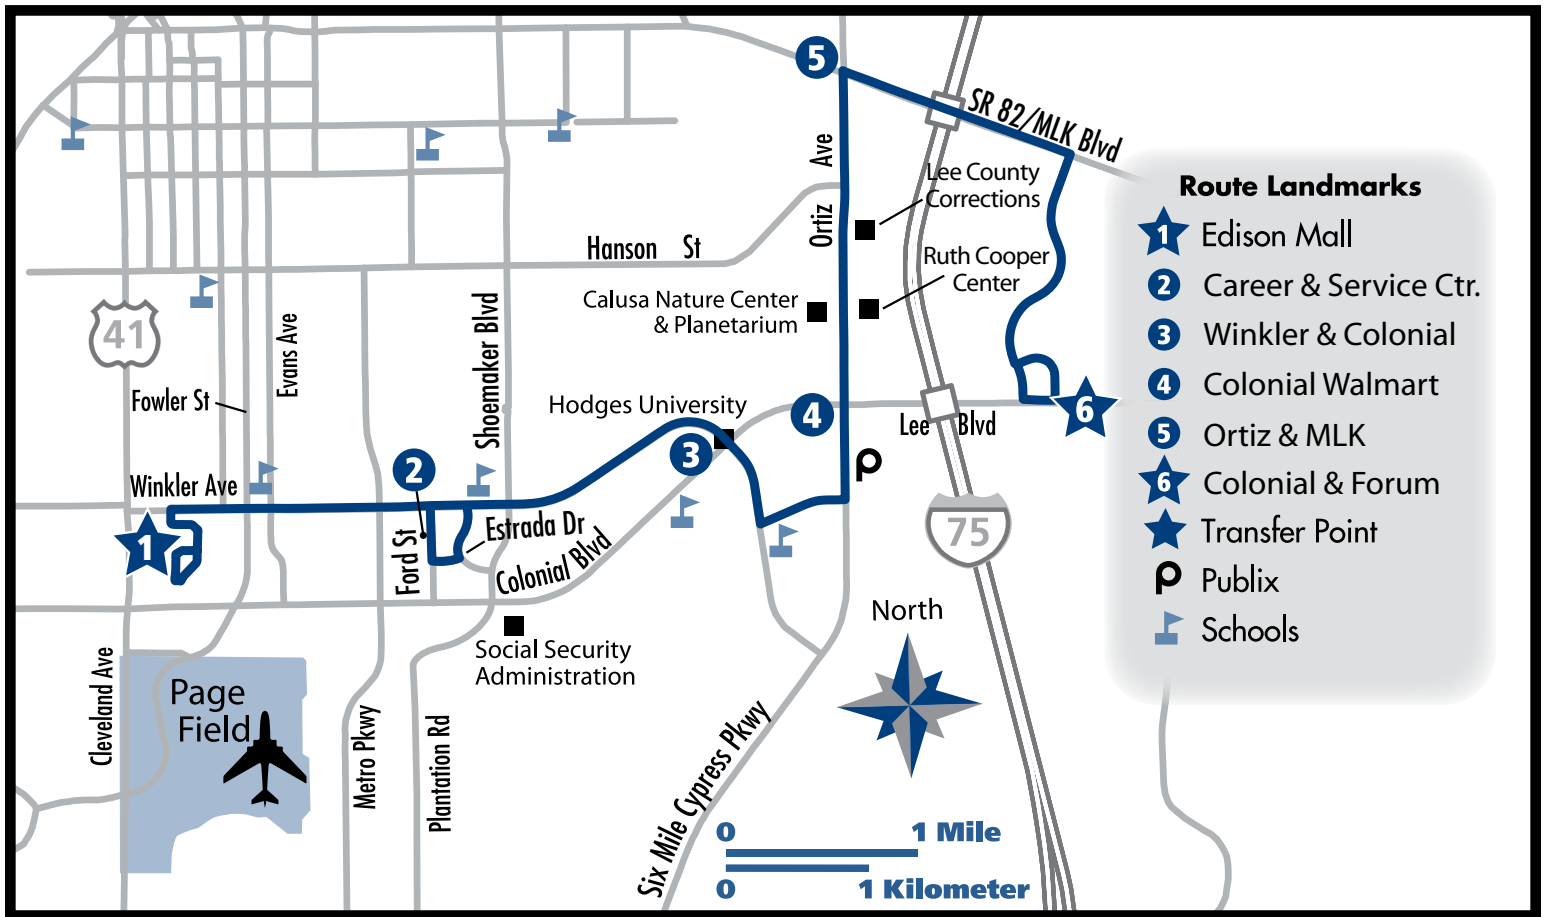

TRANSFER POINTS ADJOINING ROUTES

PUNTOS DE LA TRANSFERENCIA	RUTAS COLINDANTES
Edison Mall	10, 80, 110, 120, 130, 140
Colonial & Forum Blvd.	110

MORE INFO

(239) 533-8726 (LEE-TRAN)

www.rideleetrans.com

All buses are wheelchair accessible.

Todos los autobuses son sillón de ruedas accesible.

Effective 1/12/12

ROUTE 5

- Route Landmarks**
- ★ 1 Edison Mall
 - ★ 2 Career & Service Ctr.
 - ★ 3 Winkler & Colonial
 - ★ 4 Colonial Walmart
 - ★ 5 Ortiz & MLK
 - ★ 6 Colonial & Forum
 - ★ Transfer Point
 - P Publix
 - 🏫 Schools

MONDAY – SATURDAY SERVICE

EASTBOUND

1 Edison Mall	2 Career & Service Center	3 Winkler & Colonial	4 Colonial Walmart	5 Ortiz & MLK	6 Colonial & Forum Blvd.
6:05	6:15	6:20	6:26	6:32	6:42
7:25	7:35	7:40	7:46	7:52	8:02
8:45	8:55	9:00	9:06	9:12	9:22
10:05	10:15	10:20	10:26	10:32	10:42
11:25	11:35	11:40	11:46	11:52	12:02
12:45	12:55	1:00	1:06	1:12	1:22
2:05	2:15	2:20	2:26	2:32	2:42
3:25	3:35	3:40	3:46	3:52	4:02
4:45	4:55	5:00	5:06	5:12	5:22
6:05	6:15	6:20	6:26	6:32	6:42
7:25	7:35	7:40	7:46	7:52	8:02

WESTBOUND

6 Colonial & Forum Blvd.	5 Ortiz & MLK	4 Colonial Walmart	3 Winkler & Colonial	1 Edison Mall
6:42	6:50	6:55	7:00	7:15
8:02	8:10	8:15	8:20	8:35
9:22	9:30	9:35	9:40	9:55
10:42	10:50	10:55	11:00	11:15
12:02	12:10	12:15	12:20	12:35
1:22	1:30	1:35	1:40	1:55
2:42	2:50	2:55	3:00	3:15
4:02	4:10	4:15	4:20	4:35
5:22	5:30	5:35	5:40	5:55
6:42	6:50	6:55	7:00	7:15
8:02	8:10	8:15	8:20	8:35