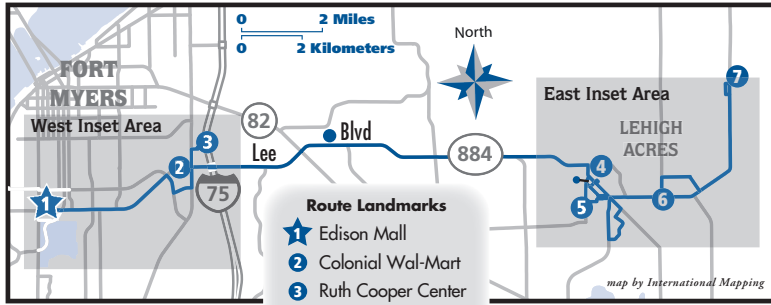

Route 110

- Route Landmarks**
- ★ Edison Mall
 - ② Colonial Wal-Mart
 - ③ Ruth Cooper Center
 - ④ Homestead Plaza
 - ⑤ Presbyterian Homes
 - ⑥ Leeland & Richmond
 - ⑦ E 12th & Joel
 - ★ Transfer Point
 - Publix
 - ⚡ Schools

PM Times are in **Bold** - All times are approximate

WESTBOUND

E. 12th & Joel	Leeland Hgts. & Richmond	Presbyterian Homes	Homestead Plaza	Ruth Cooper Center	Colonial Wal-Mart	Edison Mall
7	6	5	4	3	2	1
5:32	5:42	---	* 5:50	---	6:11	6:31
6:10	6:20	---	* 6:35	---	7:00	7:20
7:35	7:47	8:02	8:12	8:42	8:47	9:07
8:50	9:02	9:17	9:27	9:57	10:02	10:22
10:35	10:47	11:02	11:12	11:42	11:47	12:07
1:35	1:47	2:02	2:12	2:42	2:47	3:07
4:40	4:52	5:07	5:17	5:47	5:52	6:12
6:40	6:52	7:07	7:17	---	7:47	8:07
7:35	7:47	---	7:55	---	8:14	8:34
9:25	9:37	---	9:45	---	10:04 **	---

*Pases en venta en los autobuses

**Pases en venta en el trolebús

110 Lehigh Acres Edison Mall

Your Ride is Here

MONDAY - SATURDAY LUNES - SÁBADO

SERVING THE FOLLOWING AREAS SERVIR LAS AREAS SIGUIENTES

- Edison Mall
- Social Security
- Ruth Cooper Center
- Colonial Wal-Mart
- Homestead Plaza
- Presbyterian Homes
- E 12th & Joel

TRANSFER POINTS & ADJOINING ROUTES PUNTOS DE LA TRANSFERENCIA Y RUTAS COLINDANTES

Edison Mall 10, 15, 80, 120, 130, 140

MORE INFO

(239) 533-8726 (LEE-TRAN)
www.rideleetrans.com

All buses are wheelchair accessible.