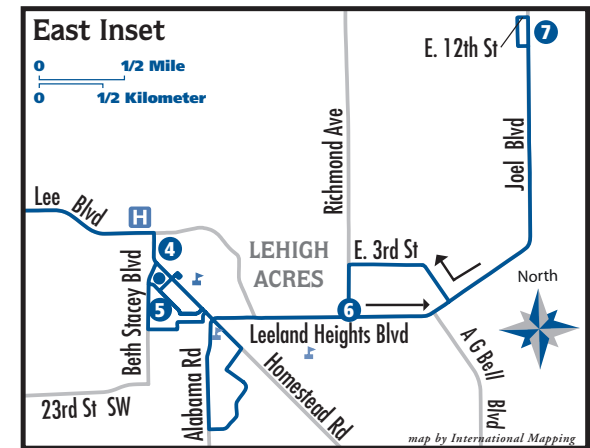

Route 110

- Route Landmarks**
- ★ Edison Mall
 - ② Colonial Wal-Mart
 - ③ Ruth Cooper Center
 - ④ Homestead Plaza
 - ⑤ Presbyterian Homes
 - ⑥ Leeland & Richmond
 - ⑦ E 12th & Joel
 - ★ Transfer Point
 - Publix
 - ⚡ Schools

PM Times are in **Bold** - All times are approximate

WESTBOUND

E. 12th & Joel	Leeland Hgts. & Richmond	Presbyterian Homes	Homestead Plaza	Ruth Cooper Center	Colonial Wal-Mart	Edison Mall
7	6	5	4	3	2	1
5:32	5:42	---	* 5:50	---	6:11	6:31
6:10	6:20	---	* 6:35	---	7:00	7:20
7:35	7:47	8:02	8:12	8:42	8:47	9:07
8:50	9:02	9:17	9:27	9:57	10:02	10:22
10:35	10:47	11:02	11:12	11:42	11:47	12:07
1:35	1:47	2:02	2:12	2:42	2:47	3:07
4:40	4:52	5:07	5:17	5:47	5:52	6:12
6:40	6:52	7:07	7:17	---	7:47	8:07
7:35	7:47	---	7:55	---	8:14	8:34
9:25	9:37	---	9:45	---	10:04 **	---

*Pases en venta en los autobuses

**Pases en venta en el trolebús

110 Lehigh Acres Edison Mall

Your Ride is Here

MONDAY - SATURDAY LUNES - SÁBADO

SERVING THE FOLLOWING AREAS SERVIR LAS AREAS SIGUIENTES

- Edison Mall
- Social Security
- Ruth Cooper Center
- Colonial Wal-Mart
- Homestead Plaza
- Presbyterian Homes
- E 12th & Joel

TRANSFER POINTS & ADJOINING ROUTES PUNTOS DE LA TRANSFERENCIA Y RUTAS COLINDANTES

Edison Mall 10, 15, 80, 120, 130, 140

MORE INFO

(239) 533-8726 (LEE-TRAN)
www.rideleetrans.com

All buses are wheelchair accessible.