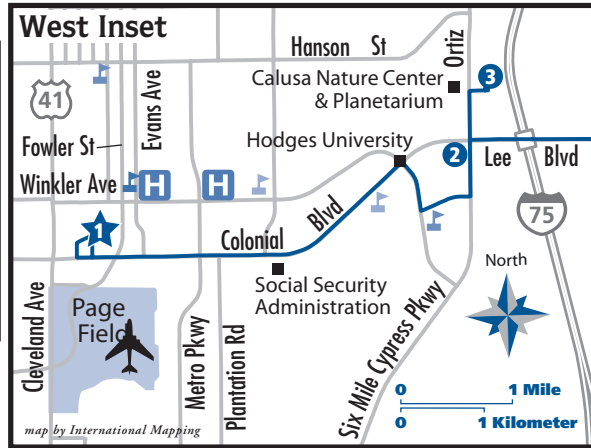

Route 110

- Route Landmarks**
- ★ Edison Mall
 - ② Colonial Wal-Mart
 - ③ Ruth Cooper Center
 - ④ Homestead Plaza
 - ⑤ Presbyterian Homes
 - ⑥ Leeland & Richmond
 - ⑦ E 12th & Joel
 - ★ Transfer Point
 - Publix
 - ⚡ Schools

* Bus does not pull into Homestead Plaza

BUS PASS OUTLET LOCATIONS

Available at all Publix locations in Lee County

Fort Myers:

Rosa Parks Transportation Center, 2250 Peck St.
 LeeTran office, 6035 Landing View Rd.

*Pases en venta en los autobuses

**Pases en venta en el trolebús

110 Lehigh Acres Edison Mall

Your Ride is Here

MONDAY - SATURDAY LUNES - SÁBADO

SERVING THE FOLLOWING AREAS SERVIR LAS AREAS SIGUIENTES

- Edison Mall
- Social Security
- Ruth Cooper Center
- Colonial Wal-Mart
- Homestead Plaza
- Presbyterian Homes
- E 12th & Joel

TRANSFER POINTS & ADJOINING ROUTES PUNTOS DE LA TRANSFERENCIA Y RUTAS COLINDANTES

Edison Mall 10, 15, 80, 120, 130, 140

MORE INFO

(239) 533-8726 (LEE-TRAN)
www.rideleetrans.com

All buses are wheelchair accessible.