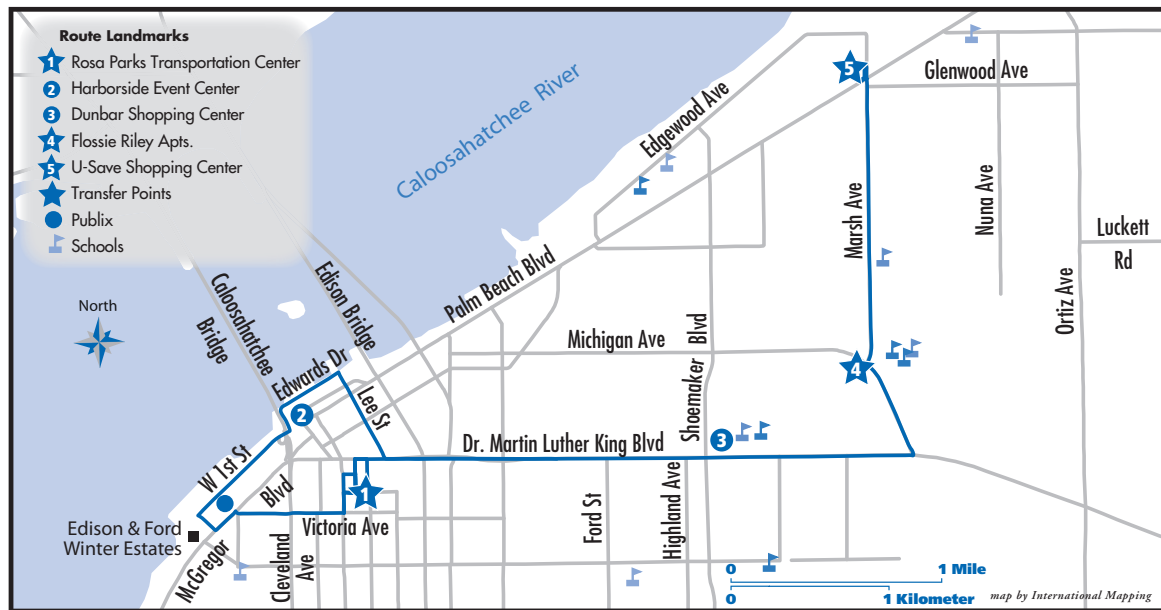

Route 20

MONDAY - FRIDAY SERVICE

WESTBOUND

U-Save Shop. Ctr.	F. Riley Apts.	Dunbar Shop. Ctr.	Harborside Event Ctr.	Rosa Parks Center
5	4	3	2	1
5:30	5:38	5:42	5:50	6:00
6:00	6:08	6:12	6:20	6:30
6:40	6:48	6:52	7:00	7:10
7:10	7:18	7:22	7:30	7:40
7:50	7:58	8:02	8:10	8:20
8:20	8:28	8:32	8:40	8:50
9:00	9:08	9:12	9:20	9:30
9:30	9:38	9:42	9:50	10:00
10:10	10:18	10:22	10:30	10:40
10:40	10:48	10:52	11:00	11:10
11:20	11:28	11:32	11:40	11:50
11:50	11:58	12:02	12:10	12:20
12:30	12:38	12:42	12:50	1:00
1:00	1:08	1:12	1:20	1:30
1:40	1:48	1:52	2:00	2:10
2:10	2:18	2:22	2:30	2:40
2:50	2:58	3:02	3:10	3:20
3:20	3:28	3:32	3:40	3:50
4:00	4:08	4:12	4:20	4:30
4:30	4:38	4:42	4:50	5:00
5:10	5:18	5:22	5:30	5:40
5:40	5:48	5:52	6:00	6:10
6:20	6:28	6:32	6:40	6:50
6:50	6:58	7:02	7:10	7:20
7:30	7:38	7:42	7:50	8:00
8:00	8:08	8:12	8:20	8:30
8:40	8:48	8:52	---	9:00

TRANSFER POINTS & ADJOINING ROUTES PUNTOS DE LA TRANSFERENCIA Y RUTAS COLINDANTES

U-Save Shopping Ctr.	100
Flossie Riley Apts.	10
Michigan Ave. / Marsh Ave.	15, 100
Rosa Parks Center	10, 15, 70, 100, 140