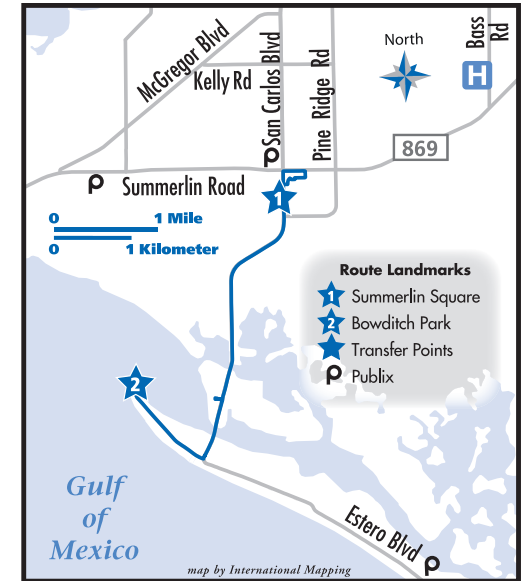

Summerlin Square Park and Ride

MONDAY - SUNDAY SERVICE

SOUTHBOUND

Bowditch Park	Times Square	Santini Plaza	Lovers Key
1	2	3	4
6:20	6:25	6:40	6:45
7:20	7:25	7:40	7:45
7:50	7:55	8:10	8:15
8:20	8:25	8:40	8:45
8:50	8:55	9:10	9:15
9:20	9:25	9:40	9:45
9:50	9:55	10:10	10:15
10:10	10:15	10:30	10:35
10:22	10:27	10:42	10:47
10:34	10:39	10:54	10:59
10:46	10:51	11:06	11:11
10:58	11:03	11:18	11:23
11:10	11:15	11:30	11:35
Every 15 Minutes until			
7:10	7:15	7:30	7:35
7:25	7:30	7:45	7:50
7:40	7:45	8:00	8:05
7:55	8:00	8:15	8:20
8:10	8:15	8:30	8:35
8:25	8:30	8:45	8:50
8:40	8:45	9:00	9:05
8:55	9:00	9:15	9:20
9:10	9:15	9:30	9:35
9:25	9:30	9:45	9:50
9:55	10:00	10:15	10:20

NORTHBOUND

Lovers Key	Santini Plaza	1st Street/ Old San Carlos	Bowditch Park
4	3	2	1
6:50	6:55	7:10	7:15
7:50	7:55	8:10	8:15
8:20	8:25	8:40	8:45
8:50	8:55	9:10	9:15
9:20	9:25	9:40	9:45
9:50	9:55	10:10	10:15
10:20	10:25	10:40	10:45
10:40	10:45	11:00	11:05
10:52	10:57	11:12	11:17
11:04	11:09	11:24	11:29
11:16	11:21	11:36	11:41
11:28	11:33	11:48	11:53
11:40	11:45	12:15	12:20
Every 15 Minutes until			
7:40	7:45	8:15	8:20
7:55	8:00	8:15	---
8:10	8:15	8:30	8:35
8:25	8:30	8:45	8:50
8:40	8:45	9:00	9:05
8:55	9:00	9:15	9:20
9:10	9:15	9:30	---
9:25	9:30	9:45	9:50
9:40	9:45	10:00	---
9:55	10:00	10:15	10:20
10:25	10:30	10:45	---

Shaded trip provides Monday - Saturday service only.

PM Times are in **Bold** - All times are approximate

* This trip travels to Summerlin Square instead of Times Square, arriving at 6:10 a.m.

--- Trip ends at Summerlin Square instead of Bowditch Park Via Fifth Street.

MONDAY - SUNDAY SERVICE

SOUTHBOUND

Summerlin Square	Bowditch Park
1	2
7:00	7:15
7:30	7:45
8:00	8:15
8:40	9:00
9:00	9:20
9:15	9:35
9:30	9:50
9:50	10:10
10:05	10:25
10:20	10:40
Every 20 Minutes until	
3:55	4:15
4:10	4:30
4:30	4:50
4:45	5:05
5:00	5:20
5:20	5:40
5:35	5:55
5:50	6:10
6:10	6:30
6:25	6:45
6:40	7:00
7:25	7:45
8:10	8:30
8:55	9:15

NORTHBOUND

Bowditch Park	Summerlin Square
2	1
7:15	7:30
7:45	8:00
8:15	8:35
9:05	9:25
9:25	9:45
9:40	10:00
9:55	10:15
10:15	10:35
10:30	10:50
10:45	11:05
Every 20 Minutes until	
4:20	4:40
4:35	4:55
4:55	5:15
5:10	5:30
5:25	5:45
5:45	6:05
6:00	6:20
6:15	6:35
6:35	6:55
6:50	7:10
7:00	7:20
7:45	8:05
8:30	8:50
9:20	9:40

PM Times are in **Bold** - All times are approximate