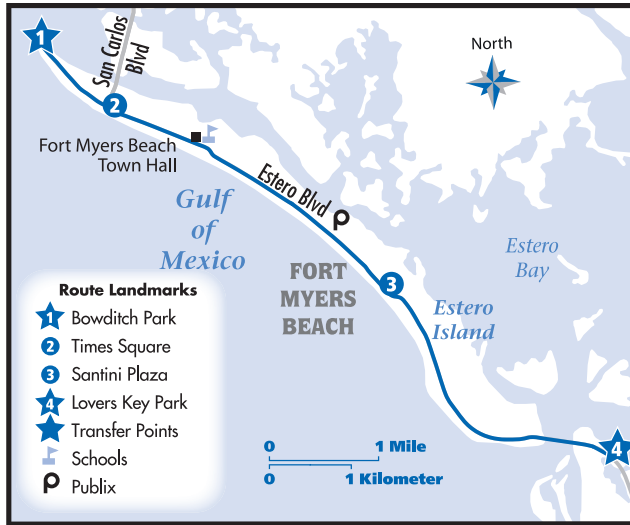

# Beach Trolley

Internet phones:  
 Enter the URL [www.nextbus.com](http://www.nextbus.com)  
 Select "ftmyers."  
 Select your stop from the list

NextBus arrival signs are located at Summerlin Square, Bowditch Park, Lynn Hall Park, and the Main Street parking lot.

## SERVING THE FOLLOWING AREAS SERVIR LAS AREAS SIGUIENTES

- Summerlin Square
- Bowditch Park
- Times Square
- Lani Kai
- Santini Plaza
- Lovers Key
- Bonita Beach Park
- Bonita K-Mart

## TRANSFER POINTS & ADJOINING ROUTES PUNTOS DE LA TRANSFERENCIA Y RUTAS COLINDANTES

Summerlin Square 50, 130

Bonita K-Mart 150