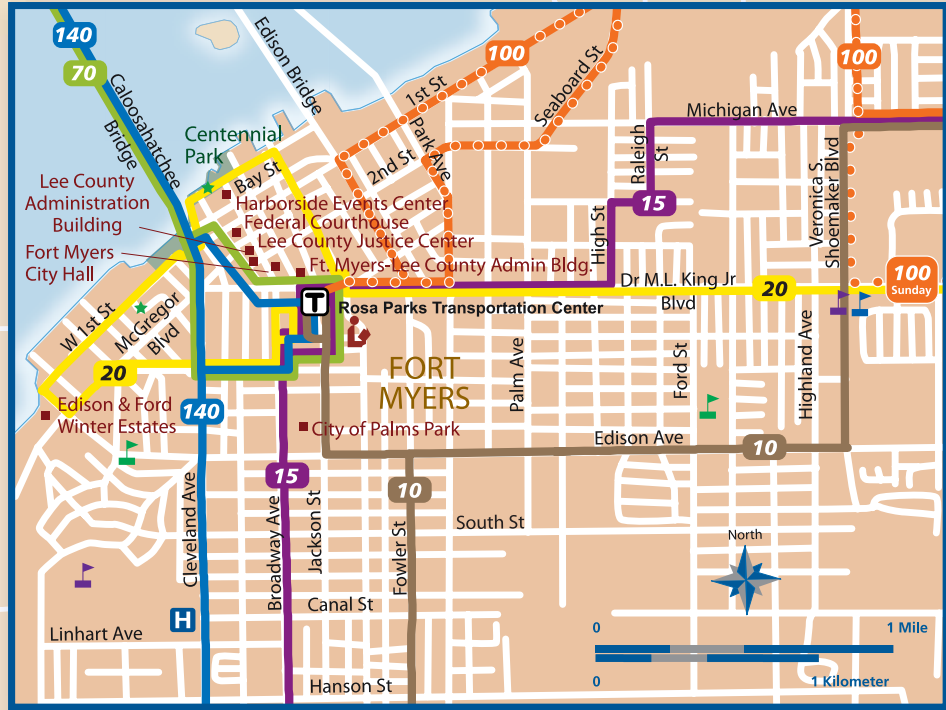

Route Notes:

- 160 is Thursday Only Service; reservation required.
- 50, 100 and 120 have special Sunday routes denoted by dots on the map.
- 10, 20, 30, 40, 60, 70, 80, 90, 110 and 130 have no Sunday service.
- Trolley Routes 410 and 490 operate as a single route from mid-April until mid-January. Please see the Trolley timetable for exact dates.

Use our interactive trip planner at www.rideleetrans.com
 For additional Collier Area Transit route information, call (239) 252-7777

LeeTran Routes

Sunday Routes	Hospital
Express Routes	Point of Interest
Transfer Center	High School
County Road	Middle School
State Highway	Elementary School
US Highway	Library
Interstate Highway	Publix Locations

0 2 4 6 Miles
 0 2 4 6 Kilometers

533-8726 (LEE-TRAN) www.rideleetrans.com

© 2011 LeeTran Map by Quest Corporation of America, Inc.

Gulf of Mexico